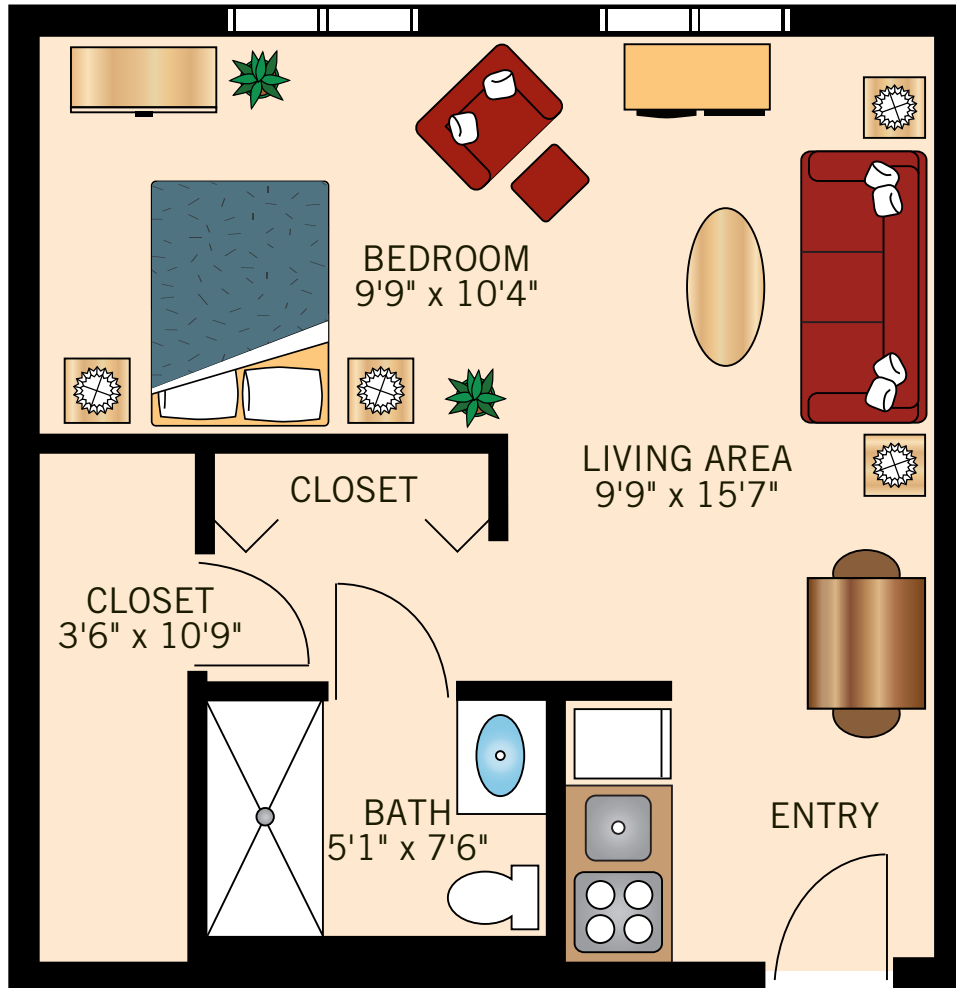

CAPTIVA 1
Studio

Floor plans are not to scale and are shown for comparative purposes only.
Actual apartment floor plans may have minor variations.

CAPTIVA 2
Studio

Floor plans are not to scale and are shown for comparative purposes only.
Actual apartment floor plans may have minor variations.

CALADESI
One Bedroom

Floor plans are not to scale and are shown for comparative purposes only.
Actual apartment floor plans may have minor variations.

SANIBEL

One Bedroom

Floor plans are not to scale and are shown for comparative purposes only.
Actual apartment floor plans may have minor variations.

HOMOSASSA
One Bedroom

Floor plans are not to scale and are shown for comparative purposes only.
Actual apartment floor plans may have minor variations.

MARCO 1

One Bedroom | Two Bath

Floor plans are not to scale and are shown for comparative purposes only.
Actual apartment floor plans may have minor variations.

PARADISE

Two Bedroom | Two Bath

Floor plans are not to scale and are shown for comparative purposes only.
Actual apartment floor plans may have minor variations.