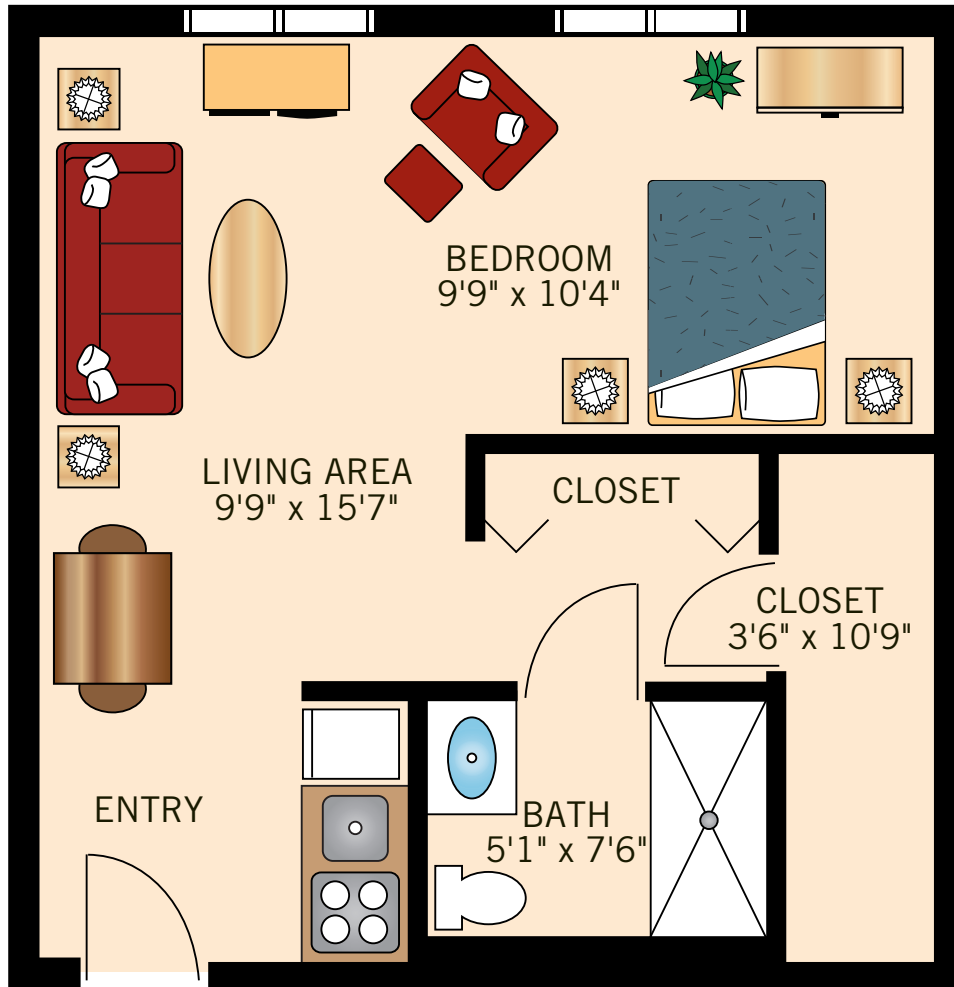

CAPTIVA 1
Studio

Floor plans are not to scale and are shown for comparative purposes only.
Actual apartment floor plans may have minor variations.

CAPTIVA 2
Studio

Floor plans are not to scale and are shown for comparative purposes only.
Actual apartment floor plans may have minor variations.

CALADESI
One Bedroom

Floor plans are not to scale and are shown for comparative purposes only.
Actual apartment floor plans may have minor variations.

SANIBEL

One Bedroom

Floor plans are not to scale and are shown for comparative purposes only.
Actual apartment floor plans may have minor variations.

HOMOSASSA
One Bedroom

Floor plans are not to scale and are shown for comparative purposes only.
Actual apartment floor plans may have minor variations.

MARCO 1

One Bedroom | Two Bath

Floor plans are not to scale and are shown for comparative purposes only.
Actual apartment floor plans may have minor variations.

PARADISE

Two Bedroom | Two Bath

Floor plans are not to scale and are shown for comparative purposes only.
Actual apartment floor plans may have minor variations.