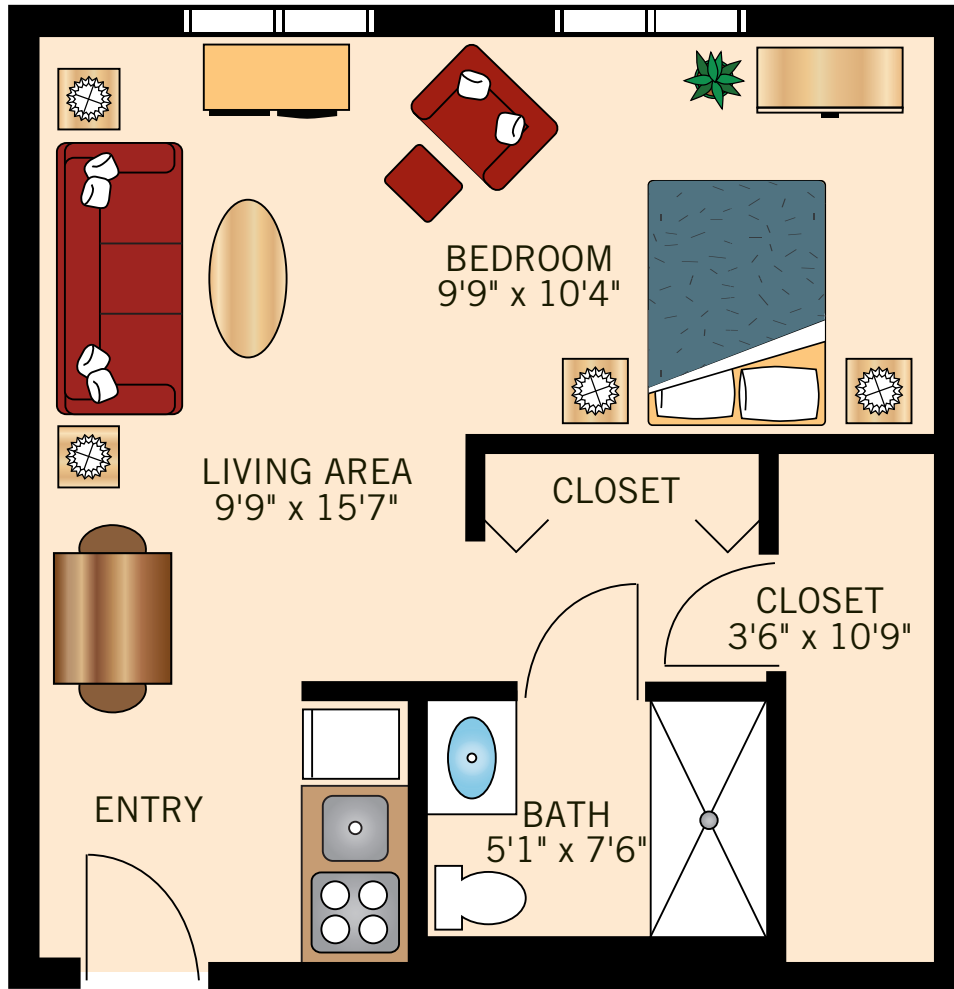

CAPTIVA 1
Studio

Floor plans are not to scale and are shown for comparative purposes only.
Actual apartment floor plans may have minor variations.

CAPTIVA 2
Studio

Floor plans are not to scale and are shown for comparative purposes only.
Actual apartment floor plans may have minor variations.

CALADESI
One Bedroom

Floor plans are not to scale and are shown for comparative purposes only.
Actual apartment floor plans may have minor variations.

SANIBEL

One Bedroom

Floor plans are not to scale and are shown for comparative purposes only.
Actual apartment floor plans may have minor variations.

HOMOSASSA
One Bedroom

Floor plans are not to scale and are shown for comparative purposes only.
Actual apartment floor plans may have minor variations.

MARCO 1

One Bedroom | Two Bath

Floor plans are not to scale and are shown for comparative purposes only.
Actual apartment floor plans may have minor variations.

PARADISE

Two Bedroom | Two Bath

Floor plans are not to scale and are shown for comparative purposes only.
Actual apartment floor plans may have minor variations.